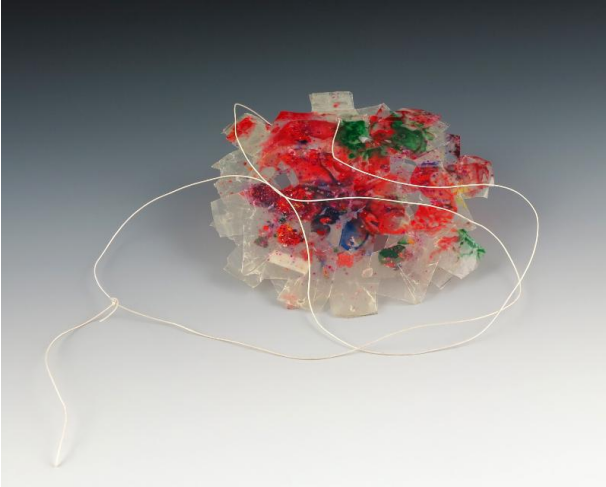

Basic Detail Report

Snowflake Christmas Ornament

Date

1974

Primary Maker

Ludlow Head Start School

Medium

wax, waxed paper, twine

Description

Multicolored wax decorates snowflake shapes cut from

wax paper. A long white loop is attached to the top.

Dimensions

Overall Diam 4 in (10.2 cm)