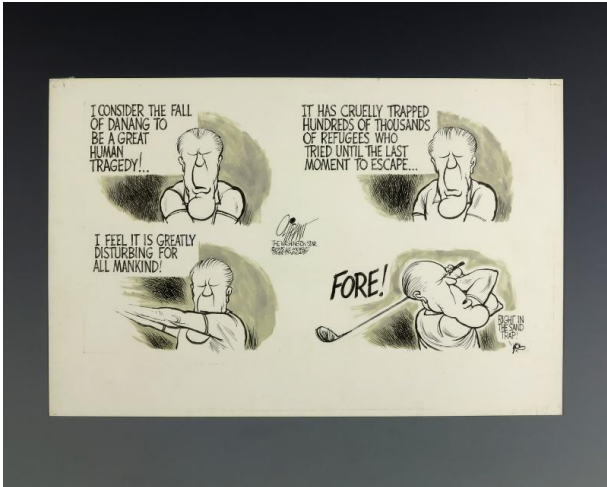

Basic Detail Report

The Golfer

Date

1975

Primary Maker

Pat Oliphant

Medium

paper, ink, pencil

Description

A horizontal black-and-white political cartoon depicts four frames of President Gerald R. Ford, from the shoulders up. Each frame depicts a movement involved with swinging a gold club. Rows of horizontal black text are adjacent to each frame.

Dimensions

Overall L 17 1/2 in x W 11 1/2 in (29.2 cm x 44.5 cm) Other (Illustration) L 15 in x W 8 1/2 in (21.6 cm x 38.1 cm)