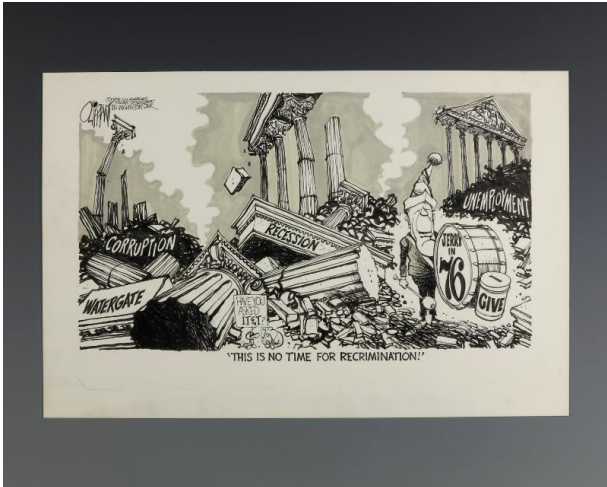

Basic Detail Report

Grease

Date

1975

Primary Maker

Pat Oliphant

Medium

paper, ink, pencil

Description

A horizontal black-and-white political cartoon depicts President Gerald R. Ford standing among Greco-Roman ruins. He looks defeated as he is wearing a percussion drum with a donation jar attached to it. A line of black text is below the image.

Dimensions

Overall L 17 1/2 in x W 11 1/2 in (29.2 cm x 44.5 cm) Other (Illustration) L 15 in x W 8 1/2 in (21.6 cm x 38.1 cm)