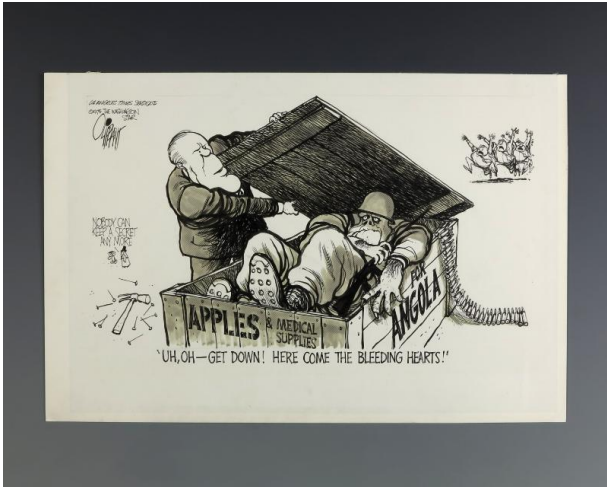

Basic Detail Report

Bleeding Hearts

Date

12/17/1975

Primary Maker

Pat Oliphant

Medium

paper, ink, pencil

Description

A horizontal black-and-white political cartoon depicts President Gerald R. Ford as he is closing the lid on a crate that contains a soldier. Several men in the background are making hand signals to stop as they run towards the crate. A line of black text is below the image.

Dimensions

Overall L 17 1/2 in x W 11 1/2 in (29.2 cm x 44.5 cm) Other (Illustration) L 15 in x W 8 1/2 in (21.6 cm x 38.1 cm)