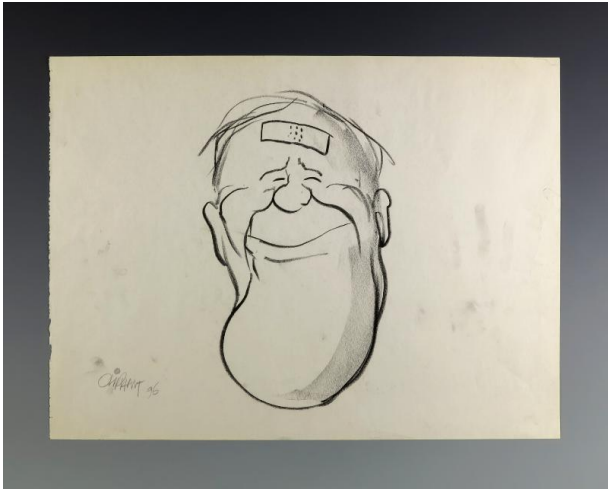

## Jerry Ford

### Description

A caricature of President Gerald R. Ford's face is positioned in the center of a horizontal white piece of paper. The size of his chin is exaggerated, and there is a band-aid on his forehead.

### Dimensions

Overall L 24 in x W 18 in (45.7 cm x 61 cm )