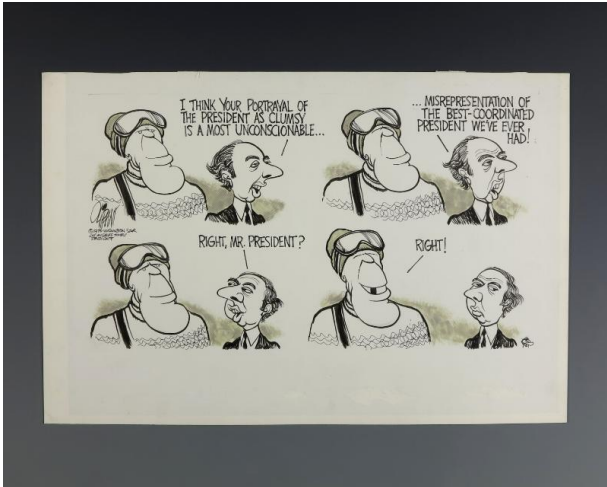

Basic Detail Report

Misrepresented

Date

12/30/1975

Primary Maker

Pat Oliphant

Medium

paper, ink, pencil

Description

A horizontal black-and-white political cartoon depicts four frames of President Gerald R. Ford and Press Secretary Ron Nessen, from the shoulders up. Ford is wearing ski attire, and Nessen is wearing a suit and tie. Lines of horizontal black text are adjacent to each frame.

Dimensions

Overall (image) L 17 5/16 in x W 11 3/16 in (28.4 cm x 44 cm)