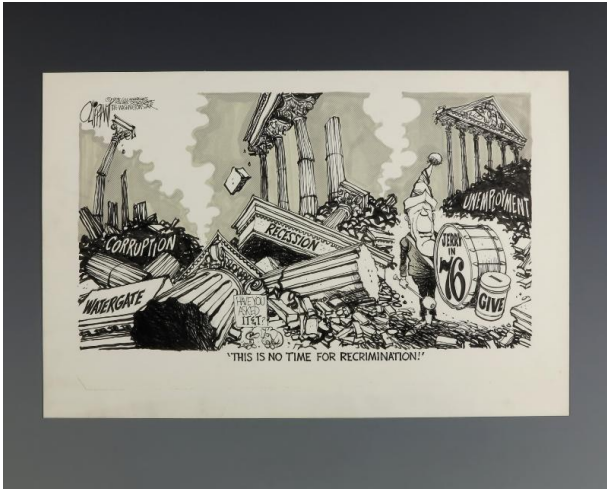

Basic Detail Report

Grease

Date

1975

Primary Maker

Pat Oliphant

Medium

paper, ink, pencil

Description

A horizontal black-and-white political cartoon depicts President Gerald R. Ford standing among Greco-Roman ruins. He looks defeated as he is wearing a percussion drum with a donation jar attached to it. A line of black text is below the image.

Dimensions

Overall L 17 1/2 in x W 11 1/2 in (29.2 cm x 44.5 cm) Other (Illustration) L 15 in x W 8 1/2 in (21.6 cm x 38.1 cm)